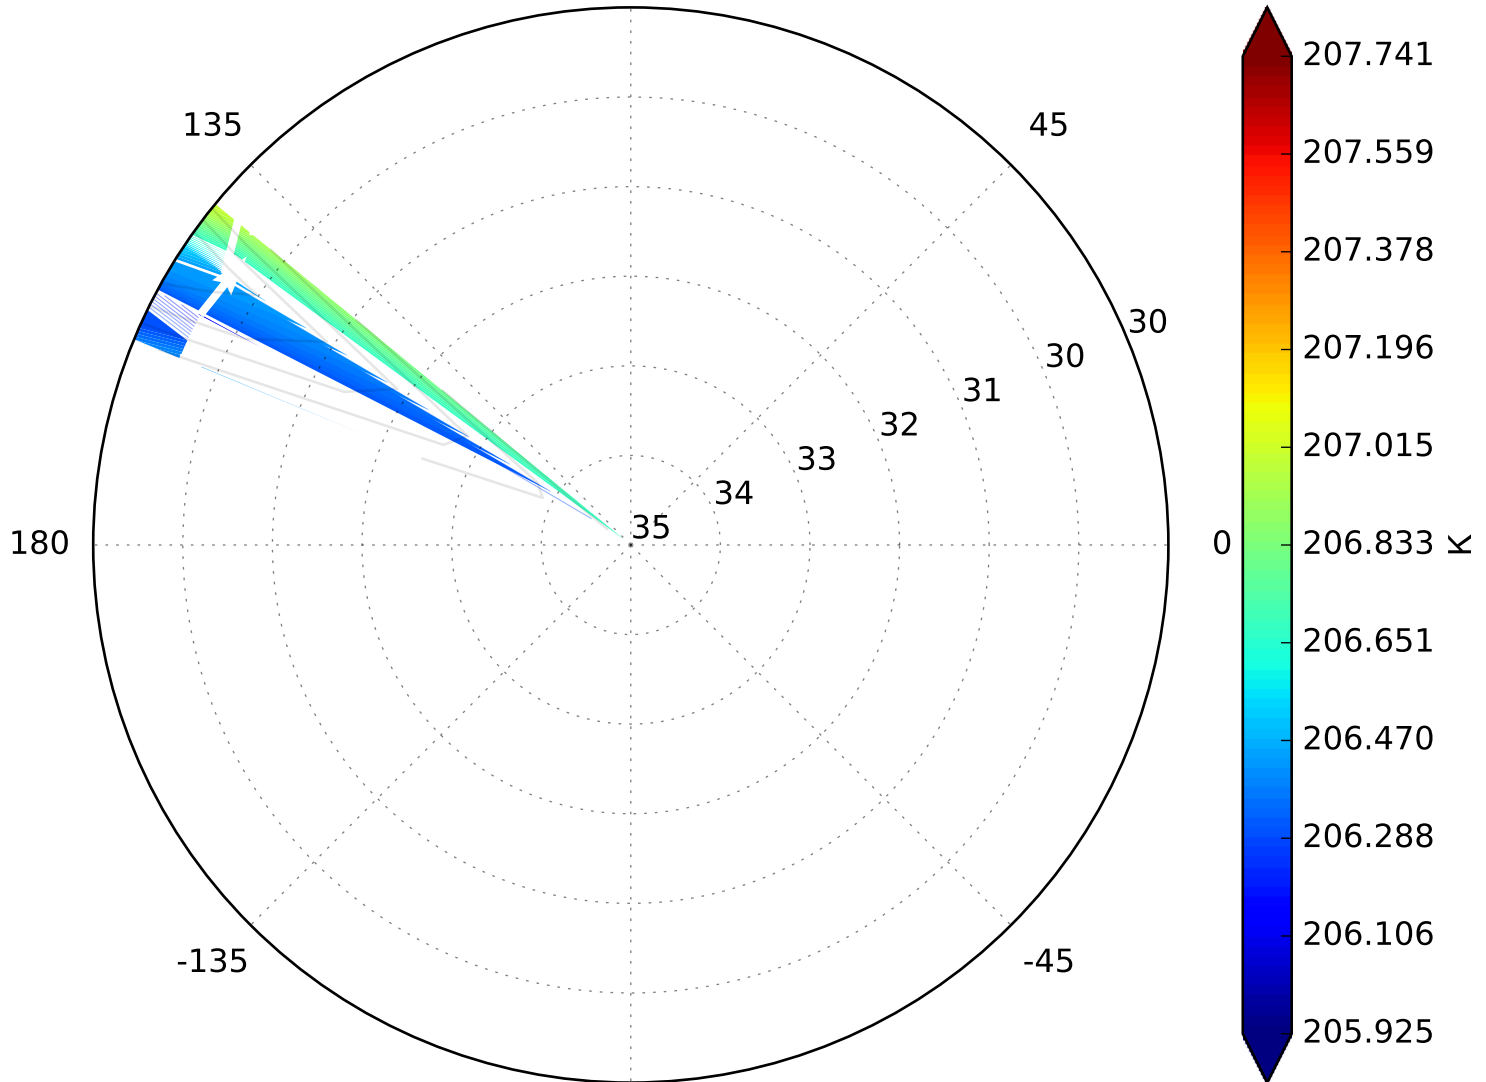

Temperature on Mars

Diurnally averaged. Ls 90°. Height 5 km.

15 m/s 

-90
North Pole