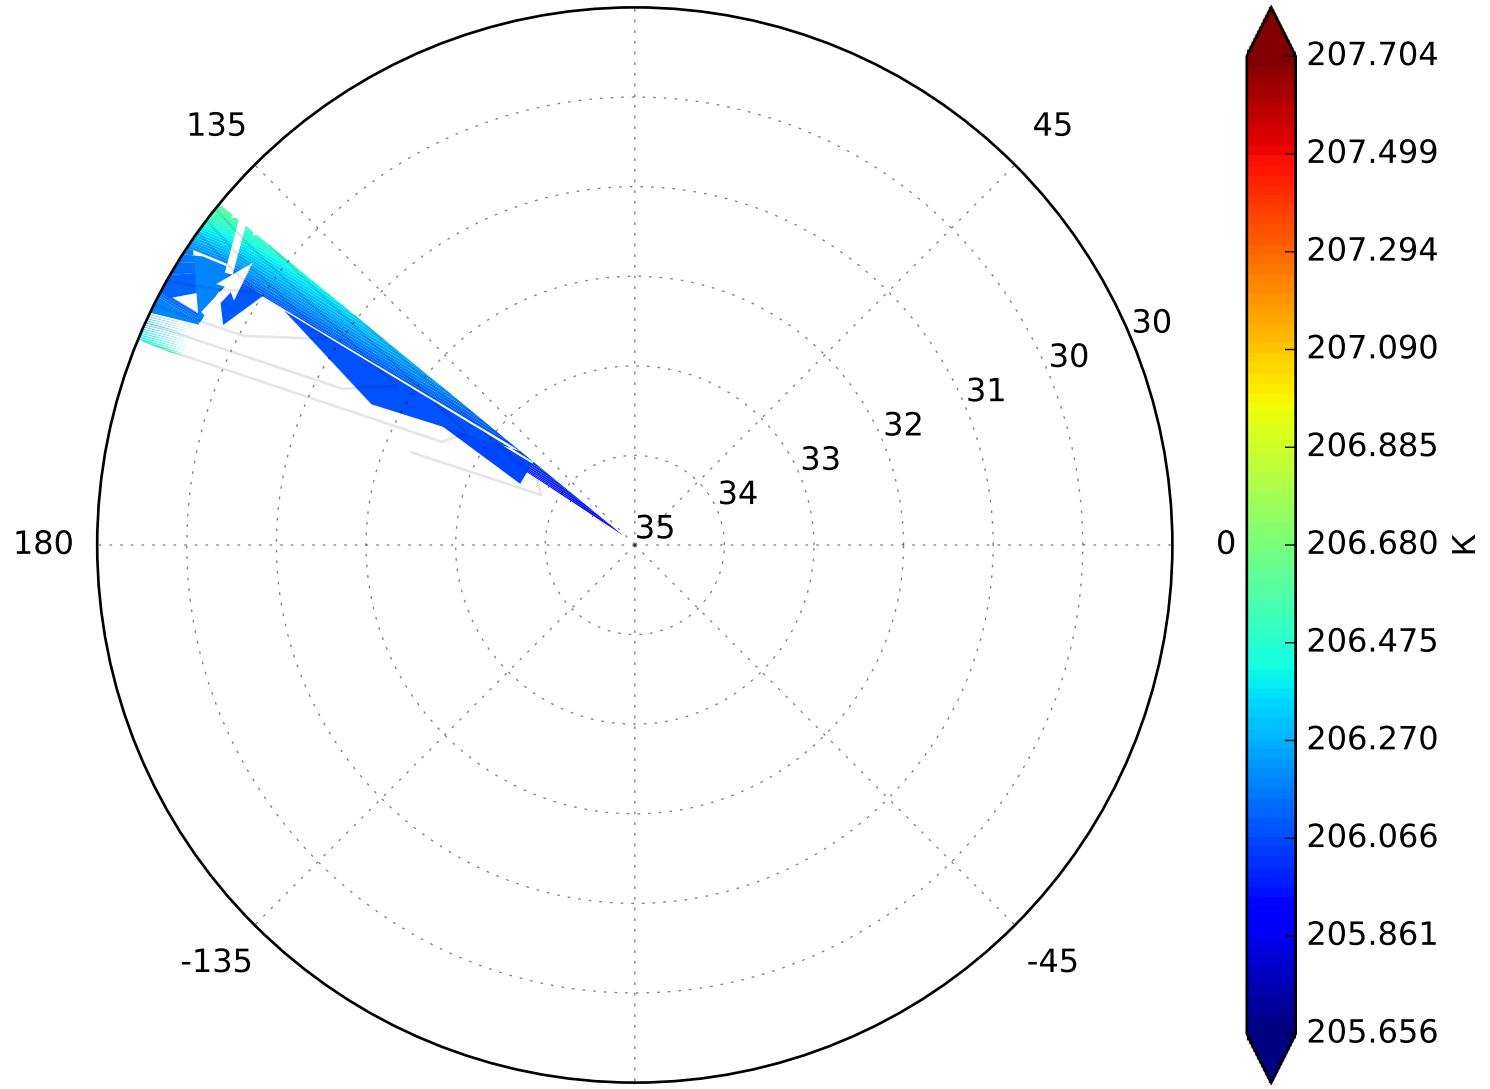

# Temperature on Mars

Diurnally averaged. Ls 76°. Height 5 km.

15 m/s 

-90  
North Pole